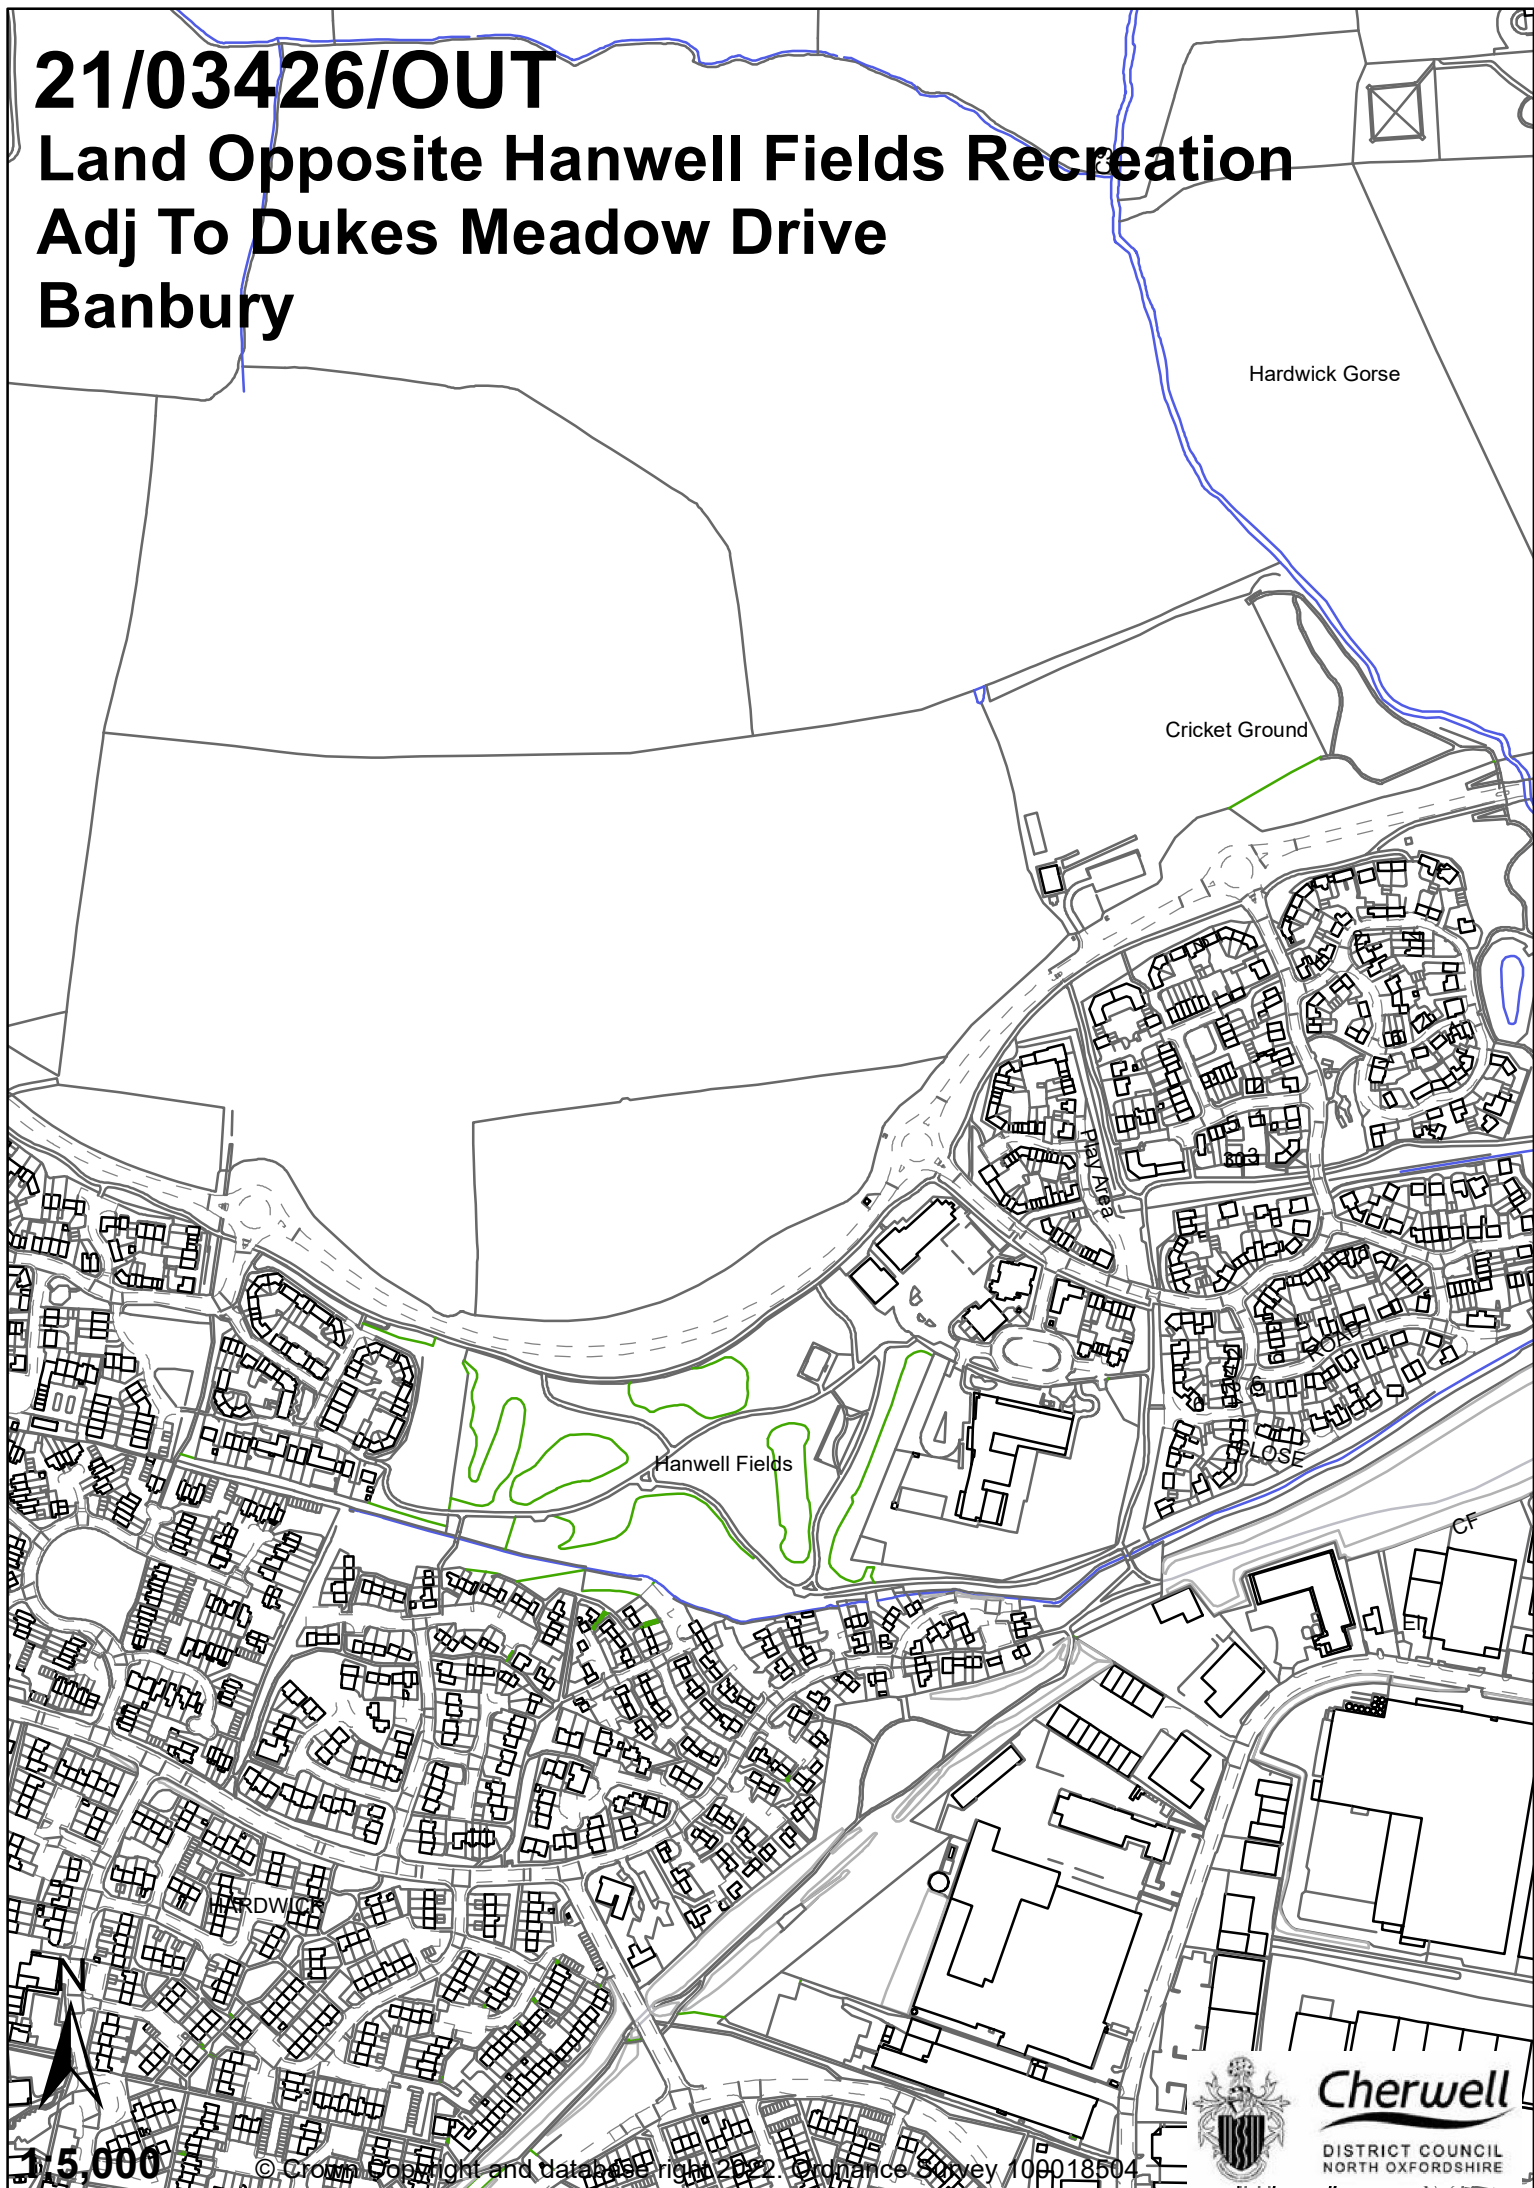

21/03426/OUT

Land Opposite Hanwell Fields Recreation Adj To Dukes Meadow Drive Banbury

Hardwick Gorse

Cricket Ground

Hanwell Fields

1:5,000

© Crown Copyright and database right 2022. Ordnance Survey 100018504